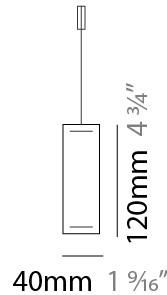

PROJECT _____
TYPE _____
SPECIFIER _____
QUANTITY _____
DATE _____

LED120 SUSPENSION

D71026-

base number
Color   Finish
Temperature   Options

1. To build a product code in our configurator select the specify button on the base model # product page
2. To build a manual product code on this datasheet choose from the options listed below in blue font and add the suffix to the base model #

GENERAL

Series: Woodlin
Subseries: LED120
Brand: Tunto
Division: Design
Mounting Type: Suspension
Mounting Location: Ceiling
Subcategory: Profile

PHYSICAL

Shape: Rectangle
Length (mm): 1600
Length (in): 63
Width (mm): 40
Width (in): 1 9/16
Height (mm): 120
Height (in): 4 3/4
Max. Overall Height (mm): 2120
Max. Overall Height (in): 83 7/16
Light Distribution: Direct / Indirect
Diffuser: Opal
Fixture Finish: [WAL](#) / [ASH](#) / [OAK](#) / [BLK](#) / [WHI](#)
Fixture Material: Wood
Cable Details: 2000mm / 78 3/4"

ELECTRICAL

Lamp Type: LED
Input Wattage (W): 74
Total Output Wattage (W): 63
Dimming: Tri-Mode (Non-Dimming and Phase Dimming (120Vac only) and 0-10V Dimming)
Driver Included: Yes
Driver Location: Integrated
Driver Type: Constant Current - Universal
Driver Class: Class 2
Input Voltage (V): 120 - 277
Constant Current (MA): 700

LED

Color Temperature (°K): [2700](#) / [3000](#) / [4000](#)
Max. Delivered Lumen (lm): 3600
CRI: >93 CRI
Lamp Life (hrs): 50000

OPTICAL

RATINGS AND CERTIFICATIONS

Certified By: Certified for North American Standards
IP rating: IP20

1600mm 63"