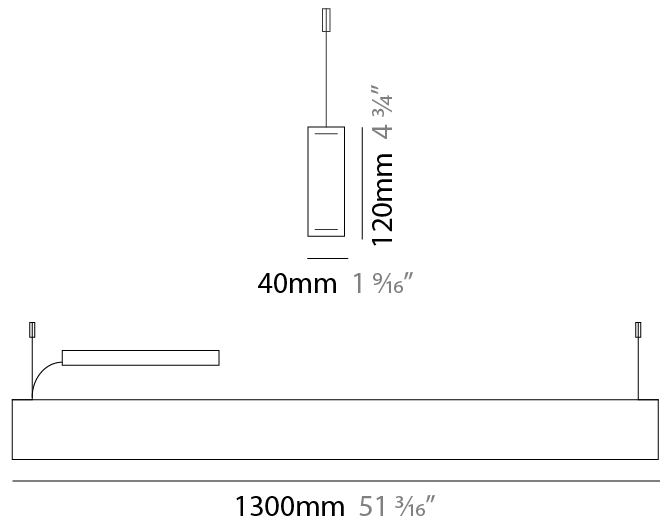

PROJECT _____
TYPE _____
SPECIFIER _____
QUANTITY _____
DATE _____

LED120 SUSPENSION

D71025-

base number   Color   Finish
Temperature   Options

1. To build a product code in our configurator select the specify button on the base model # product page
2. To build a manual product code on this datasheet choose from the options listed below in blue font and add the suffix to the base model #

GENERAL

Series: Woodlin
Subseries: LED120
Brand: Tunto
Division: Design
Mounting Type: Suspension
Mounting Location: Ceiling
Subcategory: Profile

PHYSICAL

Shape: Rectangle
Length (mm): 1300
Length (in): 51 ³/₁₆
Width (mm): 40
Width (in): 1 ⁹/₁₆
Height (mm): 120
Height (in): 4 ³/₄
Max. Overall Height (mm): 2120
Max. Overall Height (in): 83 ⁷/₁₆
Light Distribution: Direct / Indirect
Diffuser: Opal
Fixture Finish: WAL / ASH / OAK / BLK / WHI
Fixture Material: Wood
Cable Details: 2000mm / 78 3/4"

ELECTRICAL

Lamp Type: LED
Input Wattage (W): 60
Total Output Wattage (W): 50.1
Dimming: Tri-Mode (Non-Dimming and Phase Dimming (120Vac only) and 0-10V Dimming)
Driver Included: Yes
Driver Location: Integrated
Driver Type: Constant Current - Universal
Driver Class: Class 2
Input Voltage (V): 120 - 277
Constant Current (MA): 700

LED

Color Temperature (°K): 2700 / 3000 / 4000
Max. Delivered Lumen (lm): 3260
CRI: >93 CRI
Lamp Life (hrs): 50000

OPTICAL

RATINGS AND CERTIFICATIONS

Certified By: Certified for North American Standards
IP rating: IP20