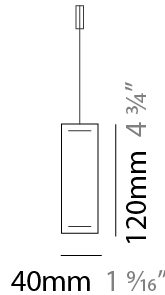

PROJECT	
TYPE	
SPECIFIER	
QUANTITY	
DATE	

LED120 SUSPENSION

D71024-

base number
Color   Finish
Temperature   Options

1. To build a product code in our configurator select the specify button on the base model # product page
2. To build a manual product code on this datasheet choose from the options listed below in blue font and add the suffix to the base model #

GENERAL

Series: Woodlin
Subseries: LED120
Brand: Tunto
Division: Design
Mounting Type: Suspension
Mounting Location: Ceiling
Subcategory: Profile

PHYSICAL

Shape: Rectangle
Length (mm): 1000
Length (in): 39 3/8
Width (mm): 40
Width (in): 1 9/16
Height (mm): 120
Height (in): 4 3/4
Max. Overall Height (mm): 2120
Max. Overall Height (in): 83 7/16
Light Distribution: Direct / Indirect
Diffuser: Opal
Fixture Finish: [WAL](#) / [ASH](#) / [OAK](#) / [BLK](#) / [WHI](#)
Fixture Material: Wood
Cable Details: 2000mm / 78 3/4"

ELECTRICAL

Lamp Type: LED
Input Wattage (W): 46
Total Output Wattage (W): 38
Dimming: Tri-Mode (Non-Dimming and Phase Dimming (120Vac only) and 0-10V Dimming)
Driver Included: Yes
Driver Location: Integrated
Driver Type: Constant Current - Universal
Driver Class: Class 2
Input Voltage (V): 120 - 277
Constant Current (MA): 700

LED

Color Temperature (°K): [2700](#) / [3000](#) / [4000](#)
Max. Delivered Lumen (lm): 2200
CRI: >93 CRI
Lamp Life (hrs): 50000

OPTICAL

RATINGS AND CERTIFICATIONS

Certified By: Certified for North American Standards
IP rating: IP20