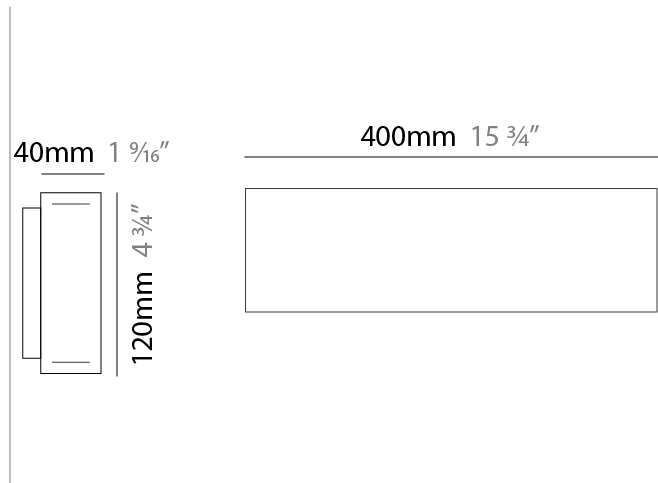

LED120 SURFACE

D73028-

base number
Color   Finish
Temperature   Options

1. To build a product code in our configurator select the specify button on the base model # product page
2. To build a manual product code on this datasheet choose from the options listed below in blue font and add the suffix to the base model #

GENERAL

Series: Woodlin
Subseries: LED120
Brand: Tunto
Division: Design
Mounting Type: Surface
Mounting Location: Wall
Subcategory: Profile

PHYSICAL

Shape: Rectangle
Length (mm): 400
Length (in): 15 3/4
Width (mm): 40
Width (in): 1 9/16
Height (mm): 120
Height (in): 4 3/4
Extension (mm): 40
Extension (in): 1 9/16
Light Distribution: Direct / Indirect
Diffuser: Opal
Fixture Finish: [WAL / ASH / OAK / BLK / WHI](#)
Fixture Material: Wood

ELECTRICAL

Lamp Type: LED
Input Wattage (W): 16
Total Output Wattage (W): 12.6
Dimming: Tri-Mode (Non-Dimming and Phase Dimming (120Vac only) and 0-10V Dimming)
Driver Included: Yes
Driver Location: Remote
Driver Type: Constant Current - Universal
Driver Class: Class 2
Housing: ENCP3
Input Voltage (V): 120 - 277
Constant Current (MA): 700

LED

Color Temperature (°K): [2700 / 3000 / 4000](#)
Max. Delivered Lumen (lm): 800
CRI: >93 CRI
Lamp Life (hrs): 50000

OPTICAL

RATINGS AND CERTIFICATIONS

Certified By: Certified for North American Standards
IP rating: IP20

PROJECT	_____
TYPE	_____
SPECIFIER	_____
QUANTITY	_____
DATE	_____