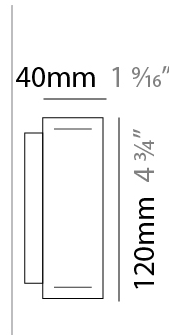

LED120 SURFACE

D73029- -

base number
Color   Temperature   Finish   Options

1. To build a product code in our configurator select the specify button on the base model # product page
2. To build a manual product code on this datasheet choose from the options listed below in blue font and add the suffix to the base model #

GENERAL

Series: Woodlin
Subseries: LED120
Brand: Tunto
Division: Design
Mounting Type: Surface
Mounting Location: Wall
Subcategory: Profile

PHYSICAL

Shape: Rectangle
Length (mm): 700
Length (in): 27 ⁹/₁₆
Width (mm): 40
Width (in): 1 ⁹/₁₆
Height (mm): 120
Height (in): 4 ³/₄
Extension (mm): 40
Extension (in): 1 ⁹/₁₆
Light Distribution: Direct / Indirect
Diffuser: Opal
Fixture Finish: [WAL / ASH / OAK / BLK / WHI](#)
Fixture Material: Wood

ELECTRICAL

Lamp Type: LED
Input Wattage (W): 31
Total Output Wattage (W): 25.3
Dimming: Tri-Mode (Non-Dimming and Phase Dimming (120Vac only) and 0-10V Dimming)
Driver Included: Yes
Driver Location: Remote
Driver Type: Constant Current - Universal
Driver Class: Class 2
Housing: ENCP3
Input Voltage (V): 120 - 277
Constant Current (MA): 700

LED

Color Temperature (°K): [2700 / 3000 / 4000](#)
Max. Delivered Lumen (lm): 1500
CRI: >93 CRI
Lamp Life (hrs): 50000

OPTICAL

RATINGS AND CERTIFICATIONS

Certified By: Certified for North American Standards
IP rating: IP20

PROJECT
TYPE
SPECIFIER
QUANTITY
DATE

700mm 27 ⁹/₁₆"

Indirect